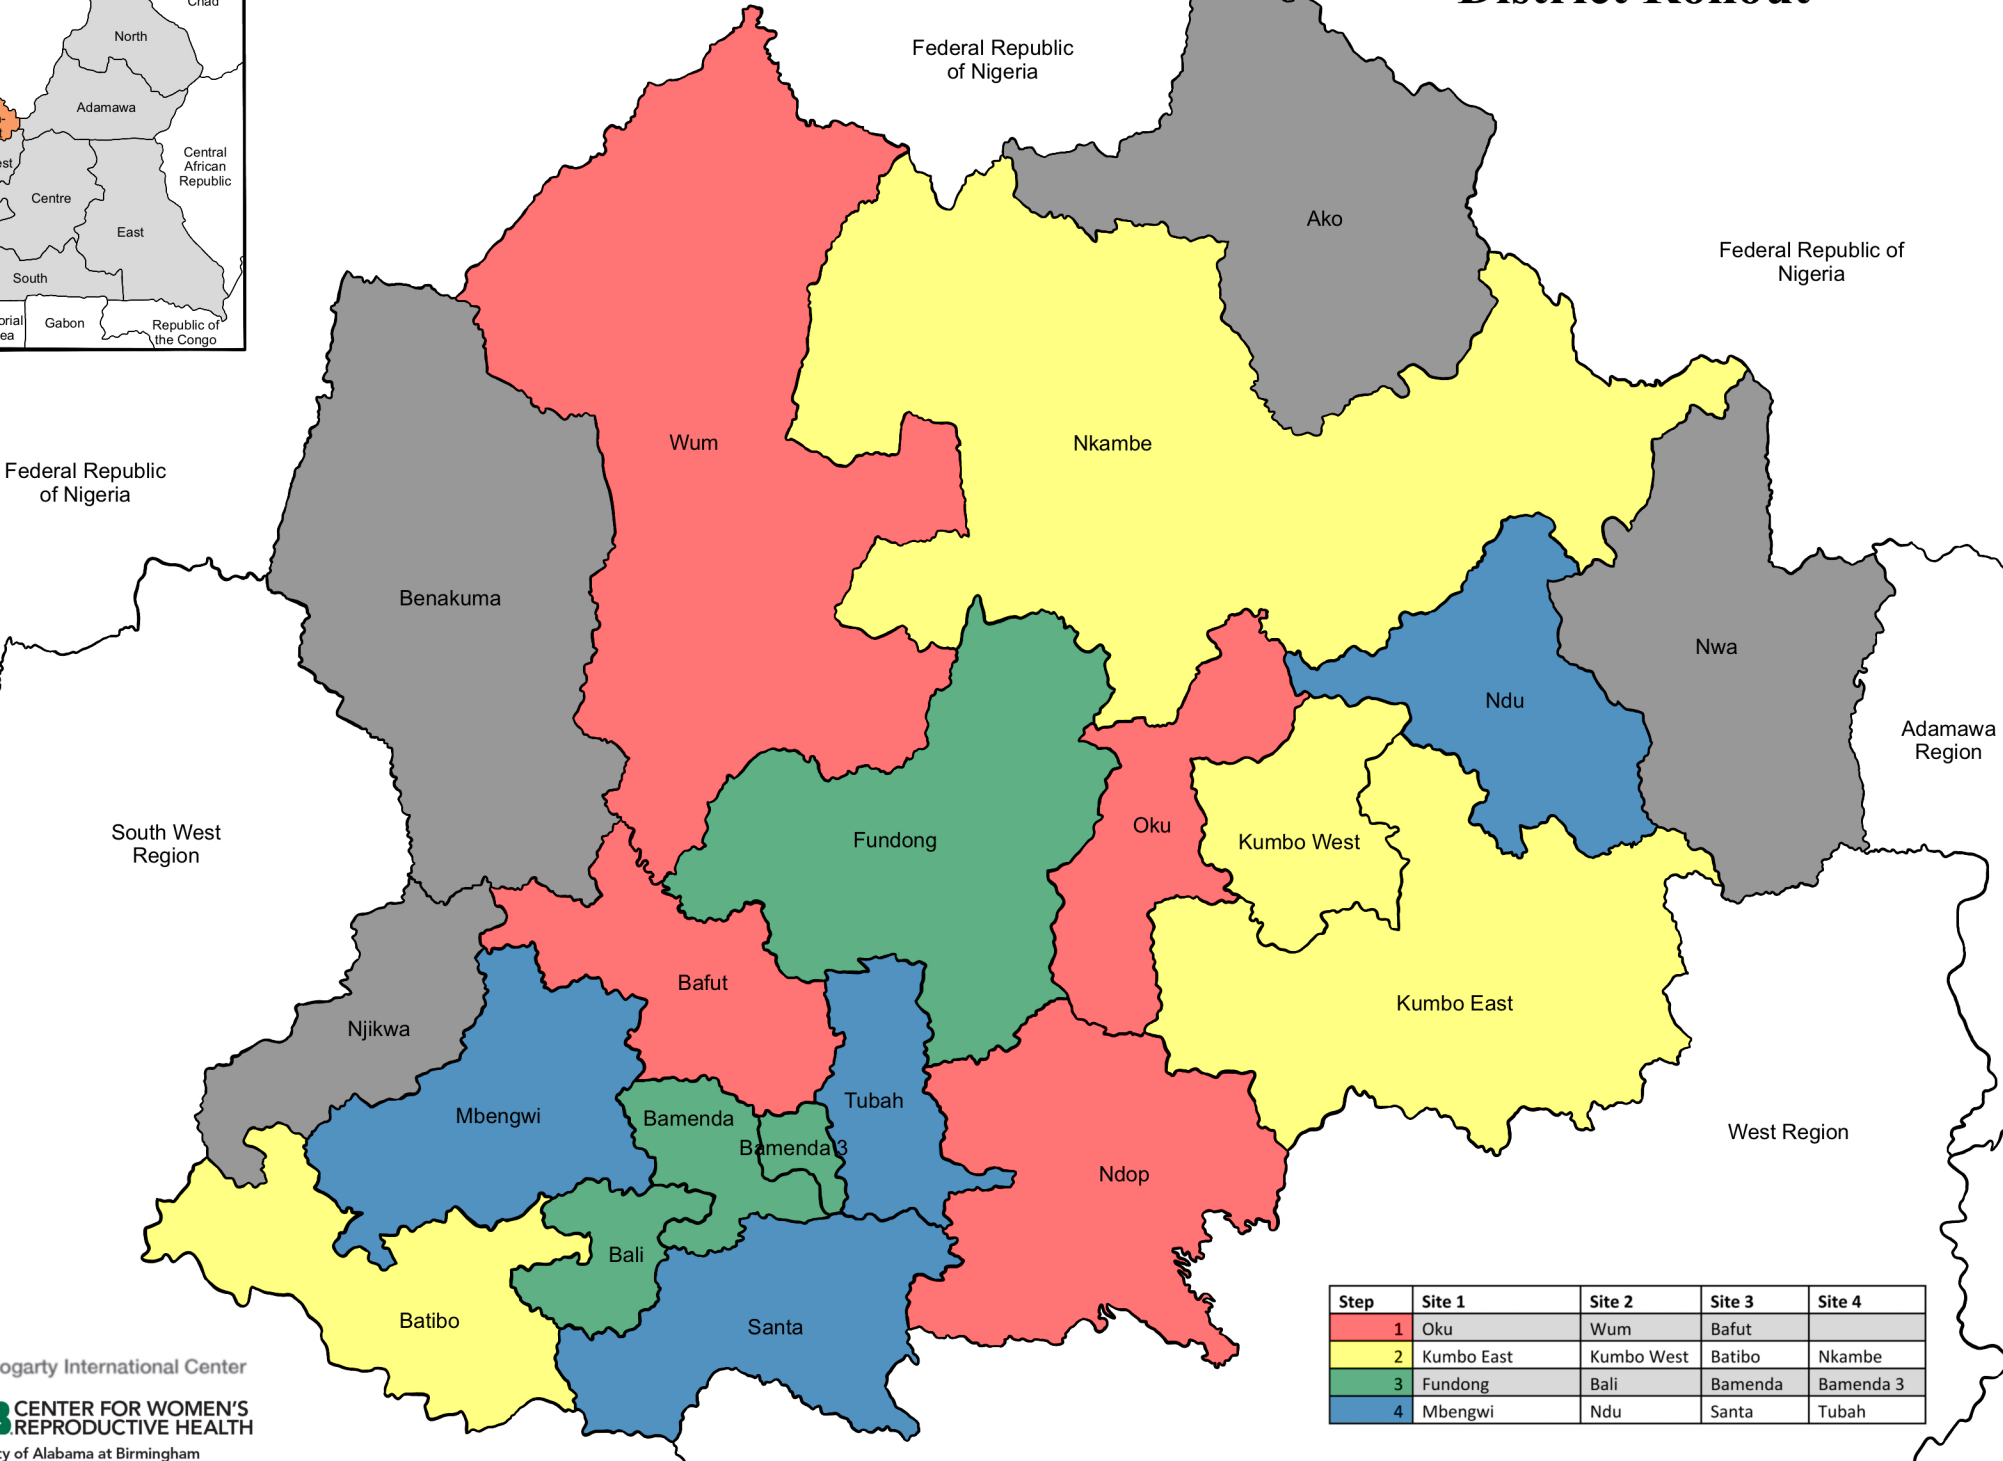

# mMIST R33 NW Cameroon District Rollout

Step	Site 1	Site 2	Site 3	Site 4
1	Oku	Wum	Bafut	Nkambe
2	Kumbo East	Kumbo West	Batibo	Nkambe
3	Fundong	Bali	Bamenda	Bamenda 3
4	Mbengwi	Ndu	Santa	Tubah